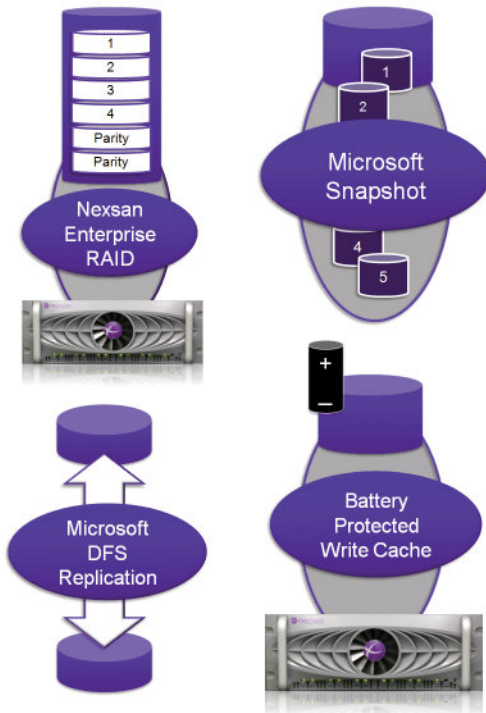

Take a Closer Look at The Edge

enterprise class Reliability

- » Multiple RAID levels 0, 1, 1+0, 4, 5, 6
- » Guard against dual drive outage with hardware RAID 6
- » Battery protected write cache ensures data consistency
- » Global hot spare drives rebuild without user intervention
- » All components are redundant and hot swappable
- » Microsoft snapshot data protection
- » Microsoft DFS file level replication

enterprise class Scalable

- » Scale from a few TBs all the way to 84TBs
- » Tiered storage using Nexsan SASBoy, SATABoy and SATABeast
- » Expand capacity while remaining online
- » iSCSI MPIO ensures continuous server access to The Edge iSCSI block storage
- » Increase performance using SASBoy
- » Expand capacity using SATABoy or SATABeast

enterprise class Performance

- » High performance dedicated RAID controllers delivering 400MB/sec to 800MB/sec
- » RAID processing is separate from the NAS server to maximize NAS CPU and memory performance
- » Reliable high speed RAID set rebuilds occur without impacting performance
- » Integrated with high speed Fibre Channel
- » Fully redundant hot-pluggable components provide continuous access

industry leading Green Storage

- » Energy saving AutoMAID reduces energy costs by up to 60%
- » All the benefits of green without the limitations - near instantaneous response from idle state
- » Flexible levels of power saving allow you to determine exactly how green you want to be

Feature	The Edge "Green" NAS
Edge Compact Size	1U
Windows Software - pre-installed and configured	Windows Unified Data Storage Server 2003 Standard Edition
Centralized and unified - Nexsan Edge Management "NEM"	✓
SMB/CIFS and NFS support (NAS)	✓
iSCSI block support	✓
Microsoft snapshot	✓
Microsoft DFS replication	✓
Storage quotas	✓
Index and content search	✓
Ready to archive to Assureon CAS Archive	✓
Includes "GREEN" Nexsan enterprise class SATABoy, SASBoy, or SATABeast	✓
Nexsan AutoMAID software	✓
Expand Nexsan enterprise class storage capacity to 84TBs	✓
Fully scalable storage	✓
Online capacity expansion	✓
1Gb Server/Client IP LAN ports	2
4Gb Storage FC ports	1 or 2
Dual Redundant Power Supplies	✓

555 St. Charles Drive • Suite 202 • Thousand Oaks, CA 91360
Telephone: 866.4.NEXSAN • 805.418.2700 • Fax: 805.418.2799
European Office: +44 (0)1332 291 600 • www.nexsan.com

Information subject to change at any time
Visit www.nexsan.com for the most current version.

THE EDGE