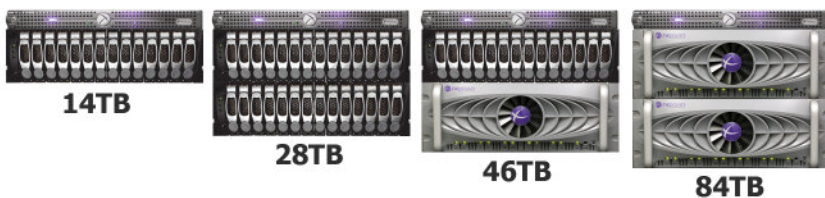

Scalability

How did we get enterprise class scalability in The Edge?

- » High density - up to 84 TBs in only 9U of space
- » Tiered storage using SAS & SATA storage
- » Largest NAS in class (up to 84TBs)